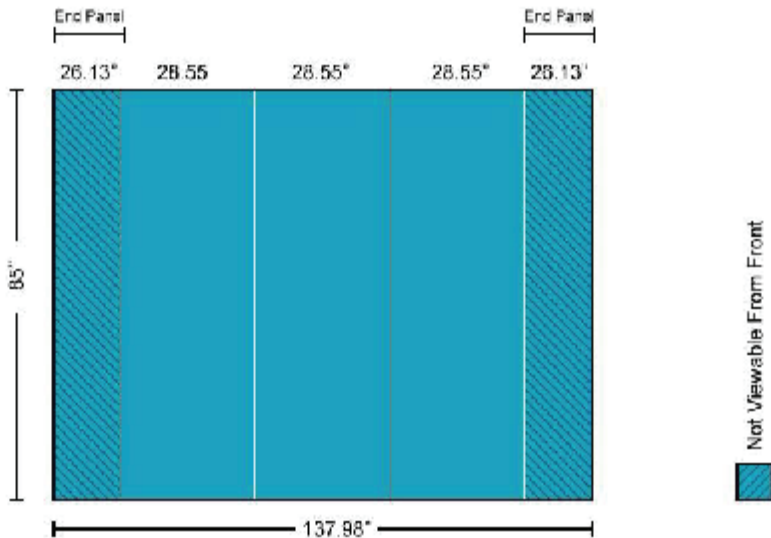

3D and Overhead View

Graphic Mural Panels or Fabric

Height: 88" | Width: 105.5" | Depth: 24" | Weight: 84 lbs.

Panel and Case Wrap Dimensions

Please Note:

- Text placed across panel trim lines may not align precisely when displayed. Keep all text 1/8" away from each edge of all trim lines
- Panels will trim at final height of 84.125"
- Mural graphics must be created as one file