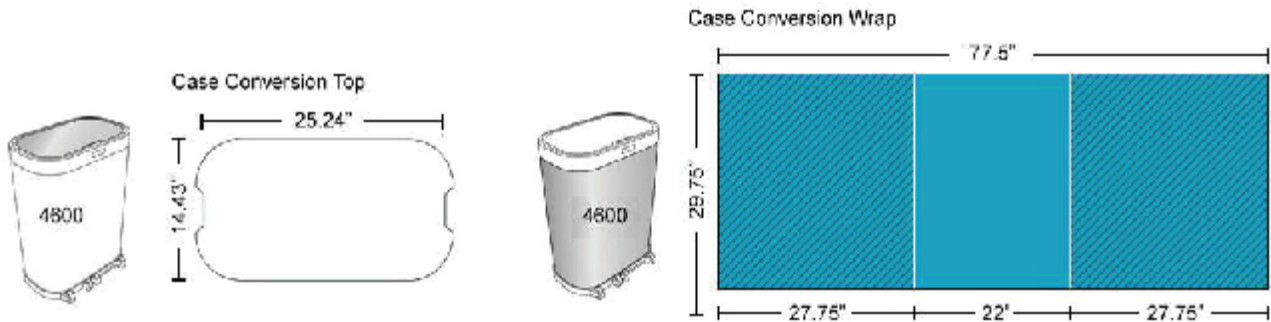

3D and Overhead View

Graphic Mural Panels or Fabric

Height: 88" | Width: 105.5" | Depth: 24" | Weight: 84 lbs.

Panel and Case Wrap Dimensions

Please Note:

- Text placed across panel trim lines may not align precisely when displayed. Keep all text 1/8" away from each edge of all trim lines
- Panels will trim at final height of 84.125"
- Mural graphics must be created as one file