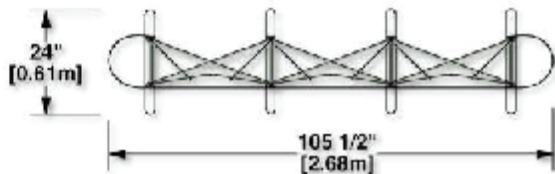

3D and Overhead View

Graphic Mural Panels or Fabric

Height: 88" | Width: 105.5" | Depth: 24" | Weight: 84 lbs.

Panel and Case Wrap Dimensions

Please Note:

- Text placed across panel trim lines may not align precisely when displayed. Keep all text 1/8" away from each edge of all trim lines
- Panels will trim at final height of 84.125"
- Mural graphics must be created as one file