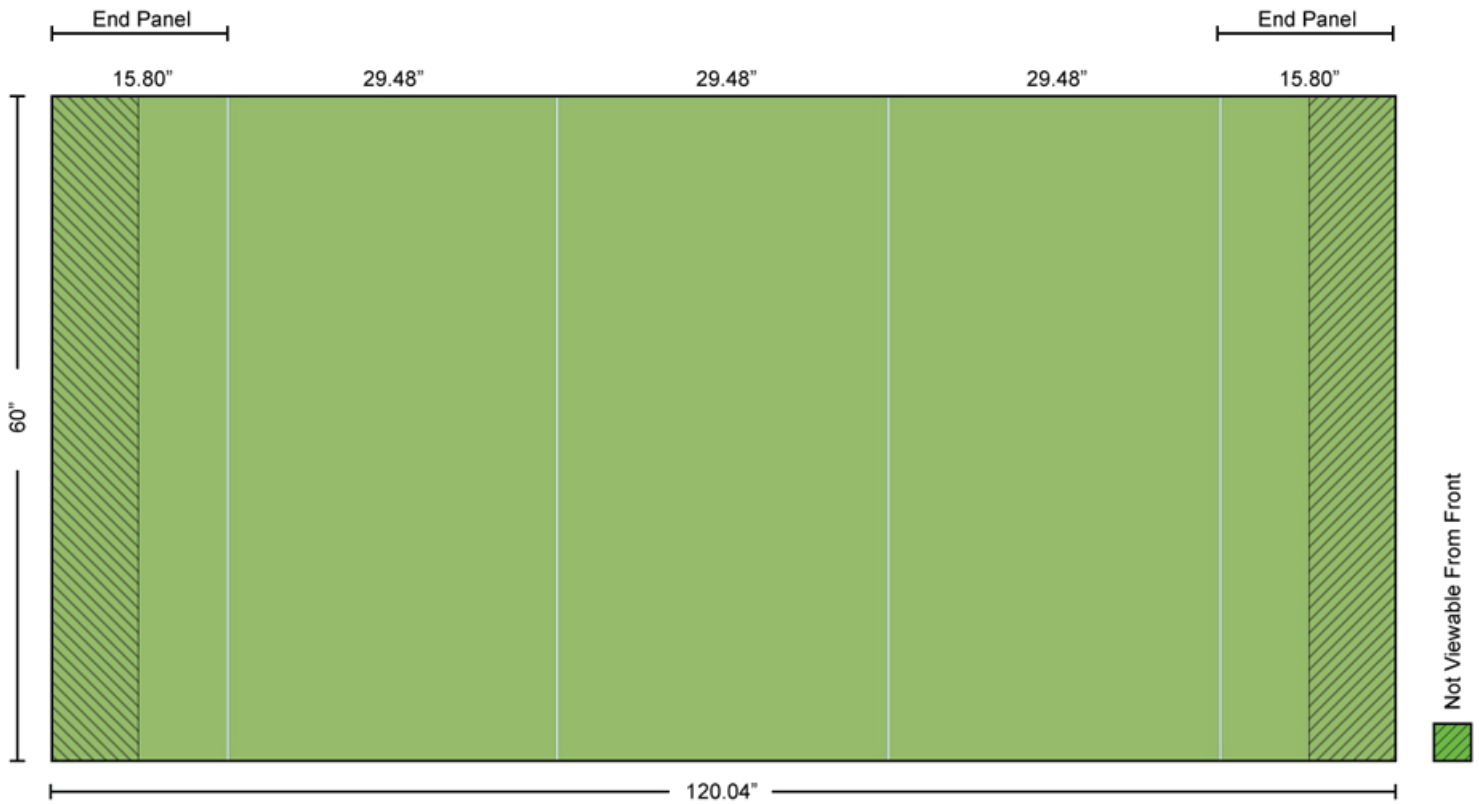

3D and Overhead View

Graphic Mural Panels or Fabric

Panel Dimensions

Artwork Checklist

Please Note:

- Text placed across panel trim lines may not align precisely when displayed. Keep all text 1/8" away from each edge of all trim lines
- Panels will trim at final height of 59.125"
- Mural graphics should be created as one file