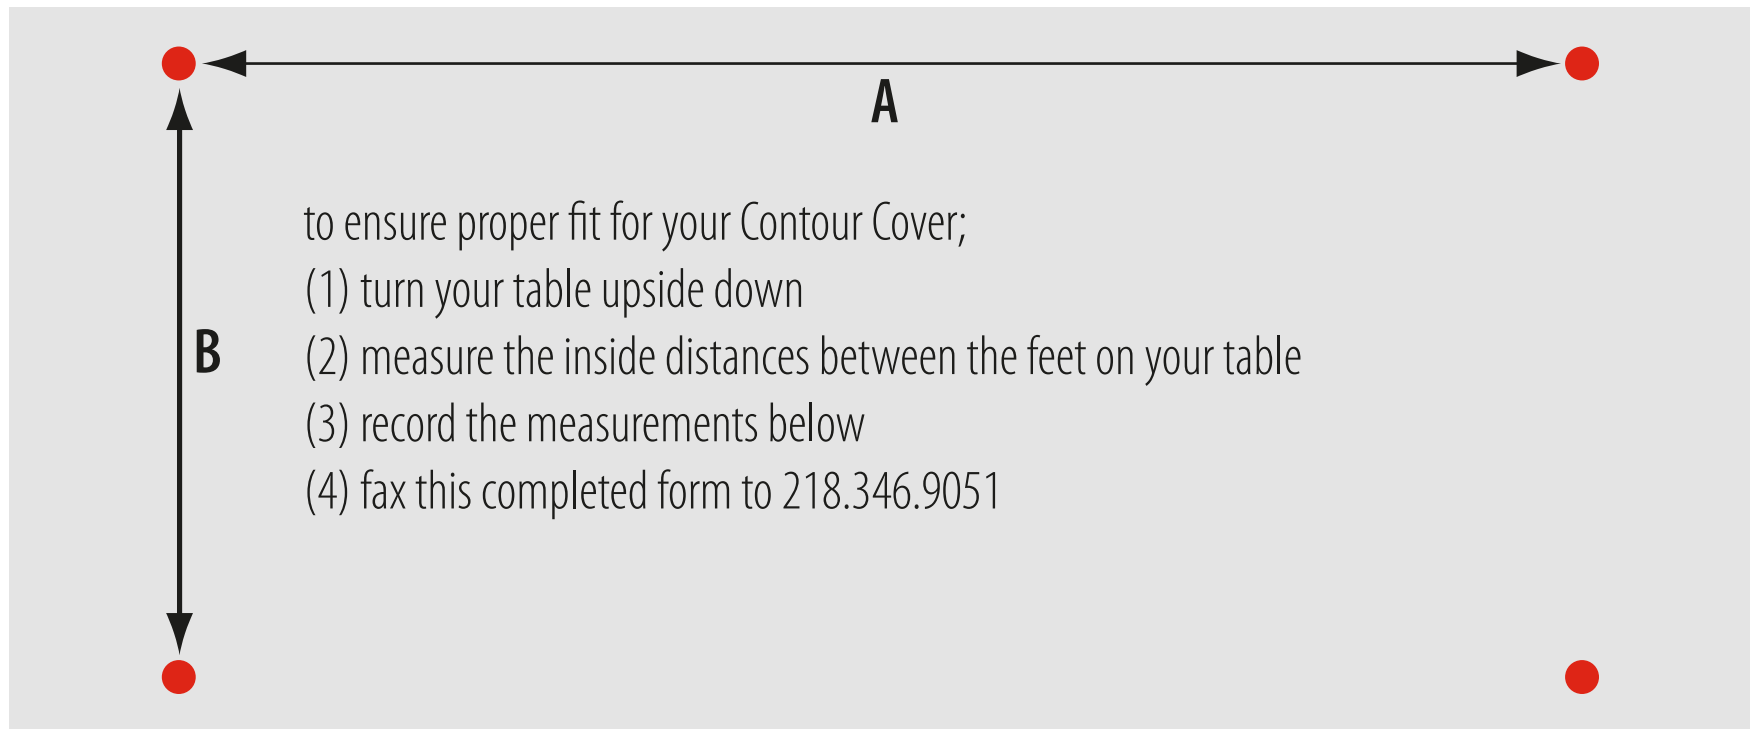

Contour Covers

measure the inside distances between your table's feet and record below.

(under side of table)

Inside distance between feet for **A**: _____ inches

Inside distance between feet for **B**: _____ inches