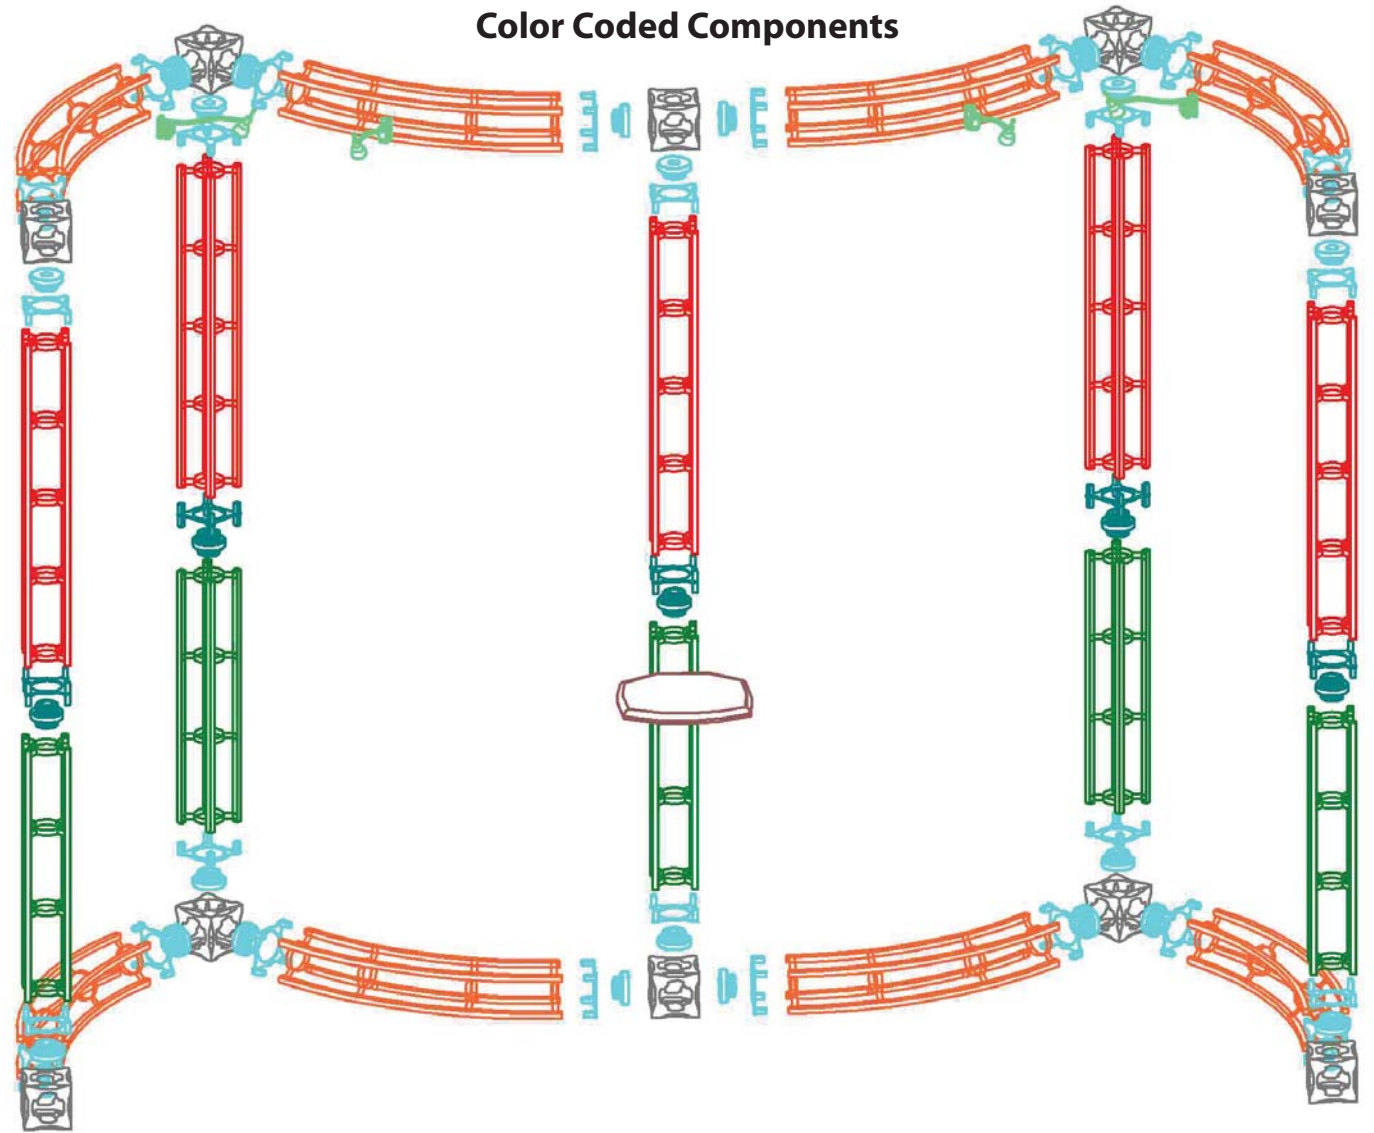

Pavo 10' X 10' KIT

Thank you for your purchase of Orbital Expo Truss Extreme. These instructions show how to erect the kit you purchased. The color coded section will help identify the location of each part.

 6-WAY JUNCTION BOX (OR-J-2) 10	 45 CURVED TRUSS SECTION (OR-45-CV-2) 8	 LEFT (OR-TBL2-L-S/WD*) 0 RIGHT (OR-TBL2-R-S/WD*) 0 ADJUSTABLE SCALLOP TABLE TOP 0	 (OR-IS-24-S/WD*) 24" 0  (OR-IS-36-S/WD*) 36" 0  (OR-IS-46-S/WD*) 46" 0 INTERNAL SHELVES
 24" LONG TRUSS SECTION (OR-24-2) 0	 90 CURVED TRUSS SECTION (OR-90-CV-2) 0	 50 WATT CHROME SPOTLIGHT (LUM-1-C) 4	 ORBITAL FREIGHT CASE (OCF) 2
 36" LONG TRUSS SECTION (OR-36-2) 5	 UNIVERSAL CONNECTOR (OR-UNI-CLP-1) 0	 TRUSS TO JUNCTION CONNECTION KIT (OR-QL-T2J) 26	 ORBITAL FREIGHT CASE (OCT) 0
 46" LONG TRUSS SECTION (OR-46-2) 5	 ADJUSTABLE TABLE TOP (OR-TBL-S/WD*) 1	 TRUSS TO TRUSS CONNECTION KIT (OR-QL-T2T) 5	

(* S = Brushed Silver Finish WD = American Natural Wood Finish)

Pavo
10' X 10' KIT

Color Coded Components

- 
**6-WAY
JUNCTION BOX**
 - 
24\"
 - 
36\"
 - 
46\"
 - 
**45 CURVED TRUSS
SECTION**
 - 
**90 CURVED TRUSS
SECTION**
 - 
**ADJUSTABLE
TABLETOP**
 - 
**50 WATT CHROME
SPOTLIGHT**
 - 
**ADJUSTABLE
INTERNAL SHELF**
-
- 
**UNIVERSAL
CONNECTOR**
 - 
**TRUSS TO TRUSS
CONNECTION KIT**
 - 
**TRUSS TO JUNCTION
CONNECTION KIT**

Pavo
10' X 10' KIT

Color Coded Components