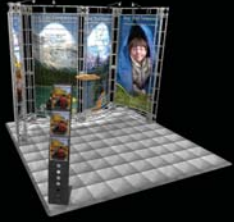

Pavo
10' X 10' KIT