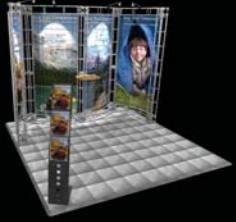

(* S = Brushed Silver Finish WD = American Natural Wood Finish)

Pavo
10' X 10' KIT

Color Coded Components

- 
**6-WAY
JUNCTION BOX**
 - 
24\"
 - 
36\"
 - 
46\"
 - 
**45 CURVED TRUSS
SECTION**
 - 
**90 CURVED TRUSS
SECTION**
 - 
**ADJUSTABLE
TABLETOP**
 - 
**50 WATT CHROME
SPOTLIGHT**
 - 
**ADJUSTABLE
INTERNAL SHELF**
-
- 
**UNIVERSAL
CONNECTOR**
 - 
**TRUSS TO TRUSS
CONNECTION KIT**
 - 
**TRUSS TO JUNCTION
CONNECTION KIT**

Pavo
10' X 10' KIT

Color Coded Components