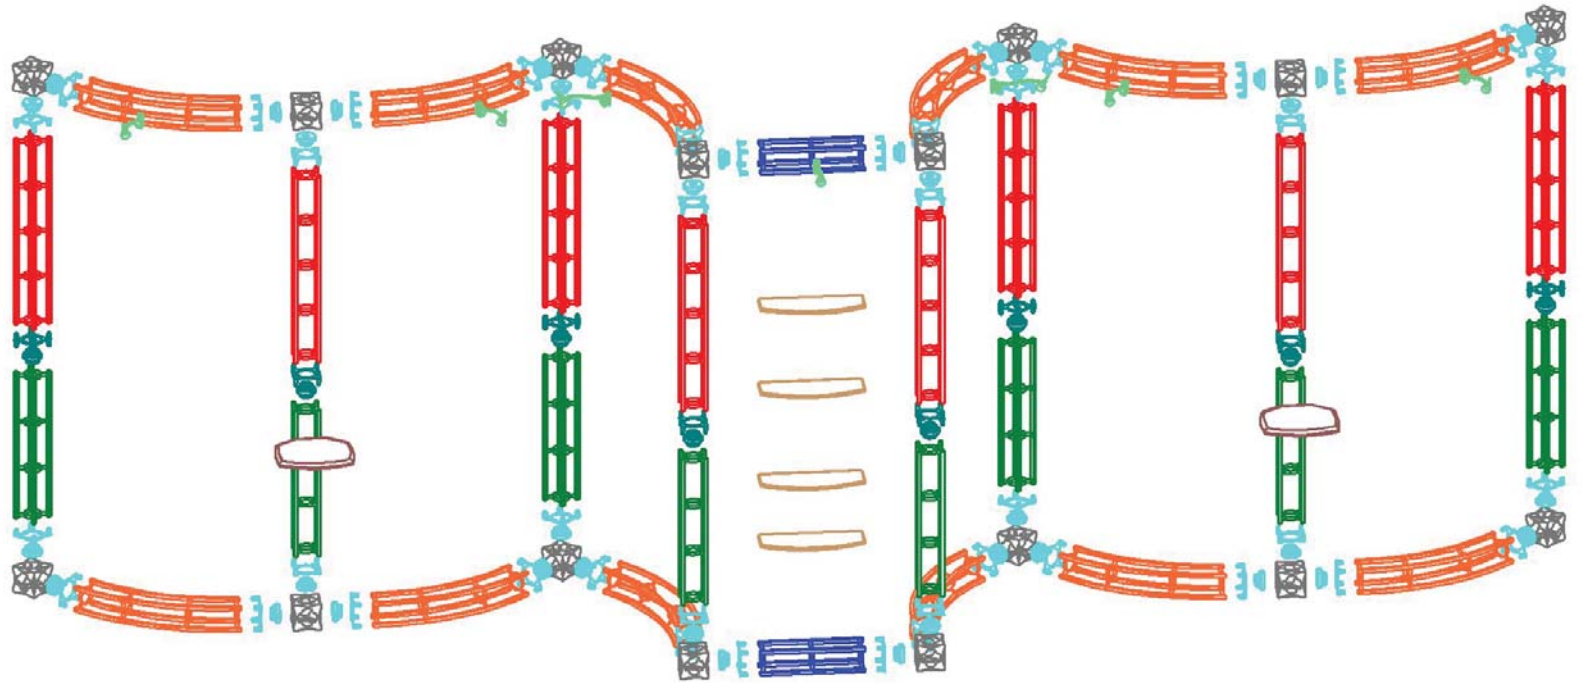

Phoenix 10' X 20' KIT

Thank you for your purchase of Orbital Expo Truss Extreme. These instructions show how to erect the kit you purchased. The color coded section will help identify the location of each part.

 <p>6-WAY JUNCTION BOX (OR-J-2) 16</p>	 <p>45 CURVED TRUSS SECTION (OR-45-CV-2) 12</p>	 <p>LEFT (OR-TBL2-L-S/WD*) 0</p> <p>RIGHT (OR-TBL2-R-S/WD*) 0</p> <p>ADJUSTABLE SCALLOP TABLE TOP 0</p>	 <p>(OR-IS-24-S/WD*) 24" 4</p> <p>(OR-IS-36-S/WD*) 36" 0</p> <p>(OR-IS-46-S/WD*) 46" 0</p> <p>INTERNAL SHELVES</p>
 <p>24" LONG TRUSS SECTION (OR-24-2) 2</p>	 <p>90 CURVED TRUSS SECTION (OR-90-CV-2) 0</p>	 <p>50 WATT CHROME SPOTLIGHT (LUM-1-C) 7</p>	 <p>ORBITAL FREIGHT CASE (OCF) 3</p>
 <p>36" LONG TRUSS SECTION (OR-36-2) 8</p>	 <p>UNIVERSAL CONNECTOR (OR-UNI-CLP-1) 0</p>	 <p>TRUSS TO JUNCTION CONNECTION KIT (OR-QL-T2J) 44</p>	 <p>ORBITAL FREIGHT CASE (OCT) 0</p>
 <p>46" LONG TRUSS SECTION (OR-46-2) 8</p>	 <p>ADJUSTABLE TABLE TOP (OR-TBL-S/WD*) 2</p>	 <p>TRUSS TO TRUSS CONNECTION KIT (OR-QL-T2T) 8</p>	

(* S = Brushed Silver Finish WD = American Natural Wood Finish)

Phoenix 10' X 20' KIT

Color Coded Components

6-WAY
JUNCTION BOX

24" LONG
TRUSS SECTION

36" LONG
TRUSS SECTION

46" LONG
TRUSS SECTION

45 CURVED TRUSS
SECTION

90 CURVED TRUSS
SECTION

ADJUSTABLE
TABLETOP

50 WATT CHROME
SPOTLIGHT

ADJUSTABLE
INTERNAL SHELF

UNIVERSAL
CONNECTOR

TRUSS TO TRUSS
CONNECTION KIT

TRUSS TO JUNCTION
CONNECTION KIT

**ORBITAL
EXPRESS**
expo truss